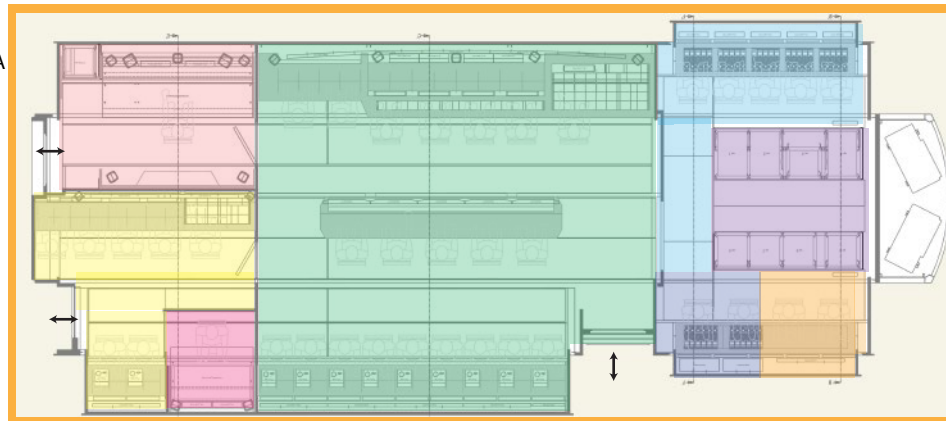

Area dedicated to the control of connectivity and cloud services

Thirteen Real Slomo positions

Two Senior Vision engineers UHD HDR WCG A Grade completely position

Thirty four System Cameras 4k Hdr Capable

Multiview HDR UHD in All Areas and much more

Layout Specifications

- MAIN PRODUCTION AREA
- MAIN AUDIO AREA
- SEC.PRODUCTION AREA
- SEC.AUDIO AREA
- SHADING AREA
- MCR AREA
- SENIOR SHADING AREA
- CONNECTIVITY AREA

Parking and Power

Parking area LxW (m) 19 x 8,5
 Total OB Length (m) - 13,89
 Total OB Width (m) - 6
 OB Height (m) - 4
 125 A TriPhase - 380-415 volts Main and BK
 Online Triphase UPS 30 Min capacity at Max Load