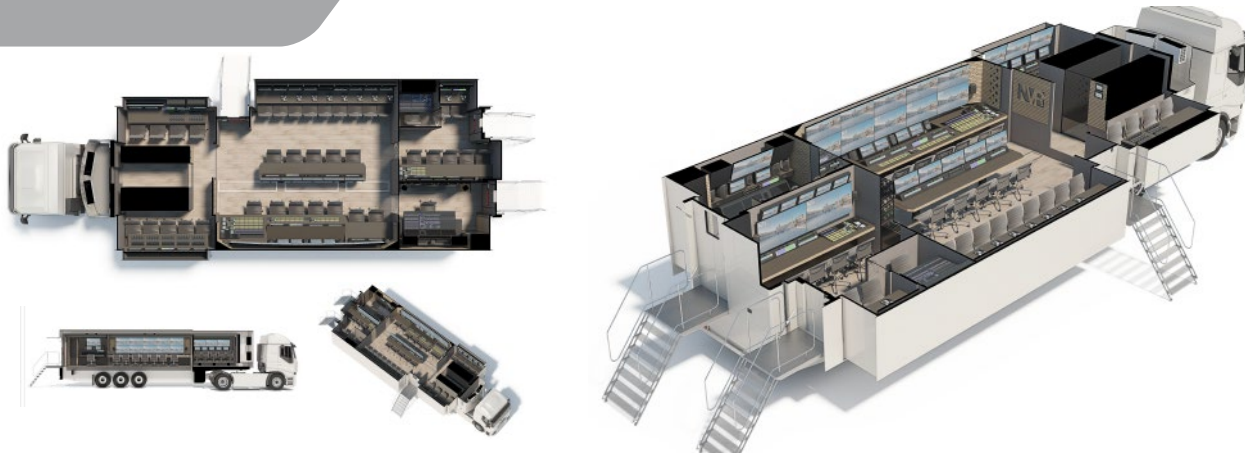

NVP
BROADCAST TELEVISION

OBVAN 7
Square Snake

UHD | HDR | WCG

The Connecting Ring

MAIN FEATURES

Near 85 Mq2

Two different video and audio Production Area

Three different access

Area dedicated to the control of connectivity and cloud services

Thirteen Real Slomo positions

Two Senior Vision engineers UHD HDR WCG A Grade completely position

Thirty four System Cameras 4k Hdr Capable

Multiview HDR UHD in All Areas and much more

Layout Specifications

- MAIN PRODUCTION AREA
- MAIN AUDIO AREA
- SEC.PRODUCTION AREA
- SEC.AUDIO AREA
- SHADING AREA
- MCR AREA
- SENIOR SHADING AREA
- CONNECTIVITY AREA

Parking and Power

Parking area LxW (m) 19 x 8,5
 Total OB Length (m) - 13,89
 Total OB Width (m) - 6
 OB Height (m) - 4
 125 A TriPhase - 380-415 volts Main and BK
 Online Triphase UPS 30 Min capacity at Max Load