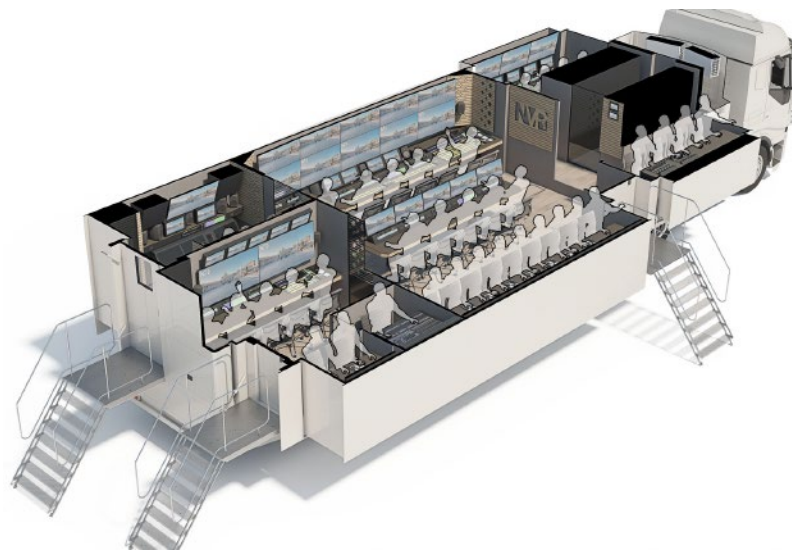

NVP
BROADCAST TELEVISION

OBVAN 7
Square Snake

UHD | HDR | WCG

The Connecting Ring

MAIN FEATURES

Near 85 Mq2

Two different video and audio Production Area

Three different access

Area dedicated to the control of connectivity and cloud services

Thirteen Real Slomo positions

Two Senior Vision engineers UHD HDR WCG A Grade completely position

Thirty four System Cameras 4k Hdr Capable

Multiview HDR UHD in All Areas and much more

Layout Specifications

- MAIN PRODUCTION AREA
- MAIN AUDIO AREA
- SEC.PRODUCTION AREA
- SEC.AUDIO AREA
- SHADING AREA
- MCR AREA
- SENIOR SHADING AREA
- CONNECTIVITY AREA

Parking and Power

Parking area LxW (m) 19 x 8,5
 Total OB Length (m) - 13,89
 Total OB Width (m) - 6
 OB Height (m) - 4
 125 A TriPhase - 380-415 volts Main and BK
 Online Triphase UPS 30 Min capacity at Max Load