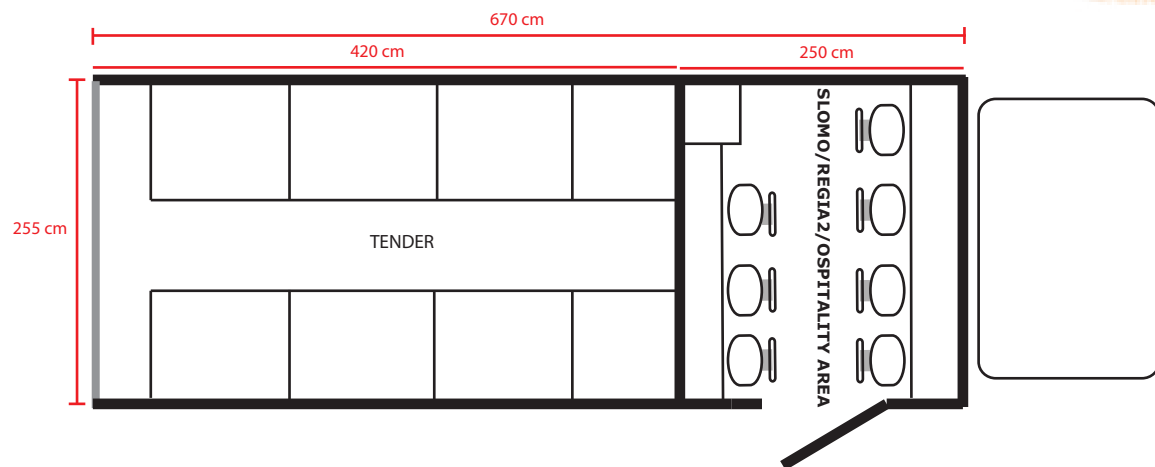

# OBVAN 1 HD NVP GENERAL TECHNICAL CHARACTERISTICS

OBVAN :

TRUCK: IVECO EURO CARGO 120 E25 EURO5

DIMENSIONS : MT 7,90 X 2,55 X 3,70 LxWxH

WEIGHT: 11 TONS FULL LOAD

COOLER : 51000 BTU  
(30000+12000+9000)

PERIMETER LIGHTING

TENDER :

TRUCK : IVECO EURO CARGO 120 E25 EURO 5

DIMENSIONS : MT 8,40 X 2,55 X 3,70 LxWxH

WEIGHT: 11 TONS FULL LOAD

COOLER : 18000 BTU

PERIMETER LIGHTING

**TENDER:** INPUT 32A SINGLEPHASE (LINK OBVAN) WITH CONTROL INSTRUMENT POSITIONED BEFORE MAGNETO THERMAL SWITCH GENERAL ELECTRIC PANEL WITH SECURE LOCK , DIVISION THROUGH MAGNETO THERMAL SWITCH CALIBRATED WITH A FURTHER DIVISION FOR SINGLE RACK, PERIMETER LIGHTING.