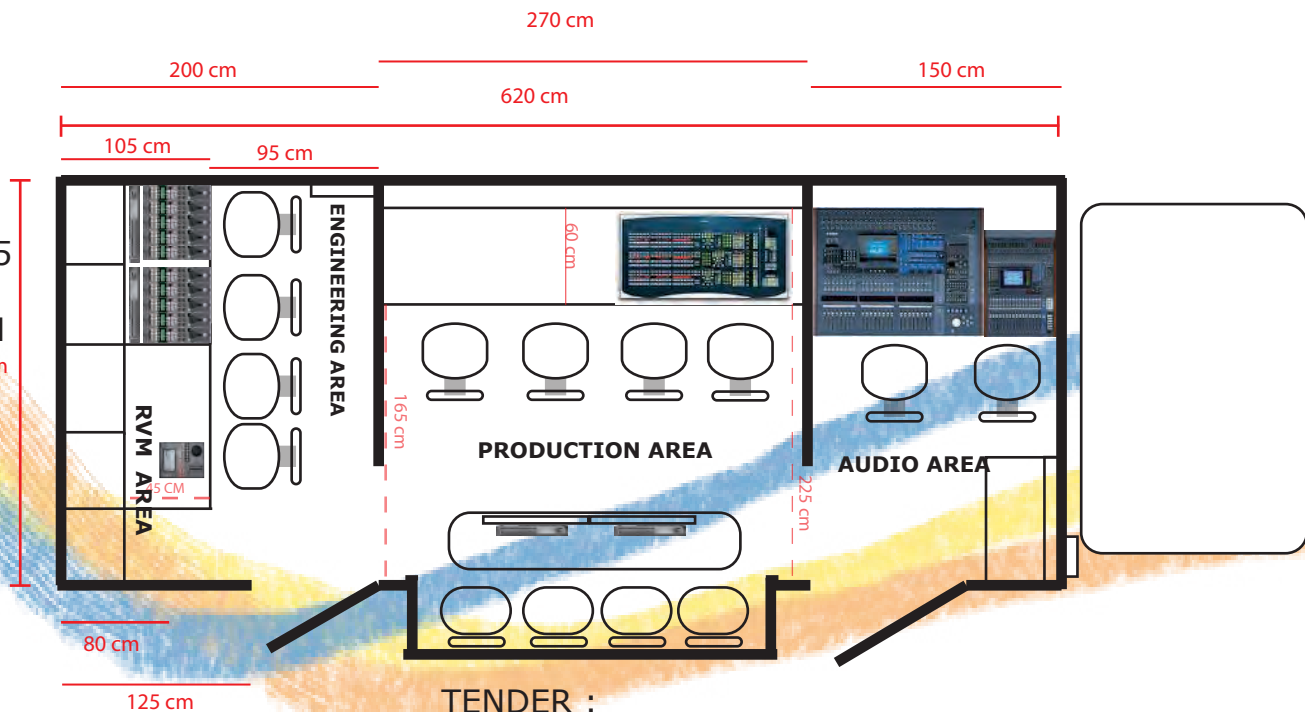

# OBVAN 1 HD NVP GENERAL TECHNICAL CHARACTERISTICS

OBVAN :

TRUCK: IVECO EURO CARGO 120 E25 EURO5

DIMENSIONS : MT 7,90 X 2,55 X 3,70 LxWxH

WEIGHT: 11 TONS FULL LOAD

COOLER : 51000 BTU  
(30000+12000+9000)

PERIMETER LIGHTING

TENDER :

TRUCK : IVECO EURO CARGO 120 E25 EURO 5

DIMENSIONS : MT 8,40 X 2,55 X 3,70 LxWxH

WEIGHT: 11 TONS FULL LOAD

COOLER : 18000 BTU

PERIMETER LIGHTING

# OBVAN HD NVP ELECTRICAL FEATURES

**ELECTRICAL SYSTEM OBVAN :** INPUT 63A TRIPHASE WITH CONTROL INSTRUMENT POSITIONED BEFORE MAGNETO THERMAL SWITCH , ISOLATION TRANSFORMER 380 VOLT TRIPHASE 30000 VA CLASS II WITH MANUAL BYPASS, UPS FILTER STABILIZER ONLINE AROS 30000 VA WITH MANUAL BYPASS AUTONOMY 15 MINUTES AT FULL LOAD. GENERAL ELECTRIC PANEL WITH SECURE LOCK , TRIPHASE ISOLTESTER , MULTIFUNCTION INSTRUMENT CONTROL UPSTREAM MAGNETO THERMAL GENERAL SWITCH , DIVISION THROUGH MAGNETO THERMAL SWITCH CALIBRATED WITH A FURTHER DIVISION FOR SINGLE RACK . GENERAL RELEASE BUTTON IN THE OBVAN , CONNECTOR GROUND OUTSIDE.

**TENDER:** INPUT 32A SINGLEPHASE (LINK OBVAN) WITH CONTROL INSTRUMENT POSITIONED BEFORE MAGNETO THERMAL SWITCH GENERAL ELECTRIC PANEL WITH SECURE LOCK , DIVISION THROUGH MAGNETO THERMAL SWITCH CALIBRATED WITH A FURTHER DIVISION FOR SINGLE RACK, PERIMETER LIGHTING.